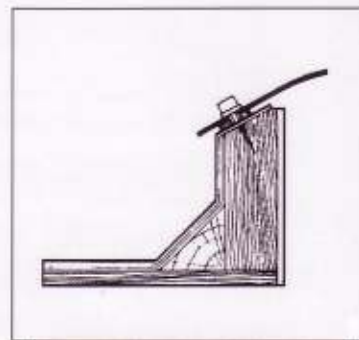

Mk3 by BBS

Basic Dome and Pyramid. A simple Dome or Pyramid Shape for fixing to existing kerbs of approximate overall sizes listed below.

Available in single or double skin.

Overall sizes available	Dia.	Materials available
450 x 450	600	Clear or Opal or Bronze Acrylic
450 x 750	750	Clear or Opal or Bronze PVC
600 x 600	900	
600 x 900	1050	(Domes only, restricted size range)
600 x 1200	1200	Glass fibre
750 x 750	1500	
750 x 1050	1800	
900 x 900		
900 x 1200		Polycarbonate for very high impact resistance in Clear, Opal or Bronze
1050 x 1050		
1200 x 1200		
1200 x 1500		
1200 x 1800		
1200 x 2400		
1050 x 1500		
900 x 1800		

Thermal detail
Double Skin

Single Skin

Plated fixing screws, sela washers and sela caps are included.

Fitted with weatherseal foam.

Also available to order with adaptor kerbs to fit to existing upstands.