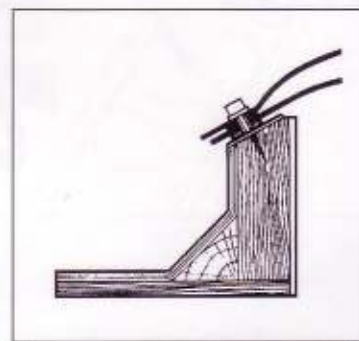

Mk3 by BBS

Basic Dome and Pyramid. A simple Dome or Pyramid Shape for fixing to existing kerbs of approximate overall sizes listed below.

Available in single or double skin.

Overall sizes available	Dia.	Materials available
450 x 450	600	Clear or Opal or Bronze Acrylic
450 x 750	750	Clear or Opal or Bronze PVC
600 x 600	900	
600 x 900	1050	(Domes only, restricted size range)
600 x 1200	1200	Glass fibre
750 x 750	1500	
750 x 1050	1800	
900 x 900		
900 x 1200		Polycarbonate for very high impact resistance in Clear, Opal or Bronze
1050 x 1050		
1200 x 1200		
1200 x 1500		
1200 x 1800		
1200 x 2400		
1050 x 1500		
900 x 1800		

Thermal detail
Double Skin

Single Skin

Plated fixing screws, sela washers and sela caps are included.

Fitted with weatherseal foam.

Also available to order with adaptor kerbs to fit to existing upstands.